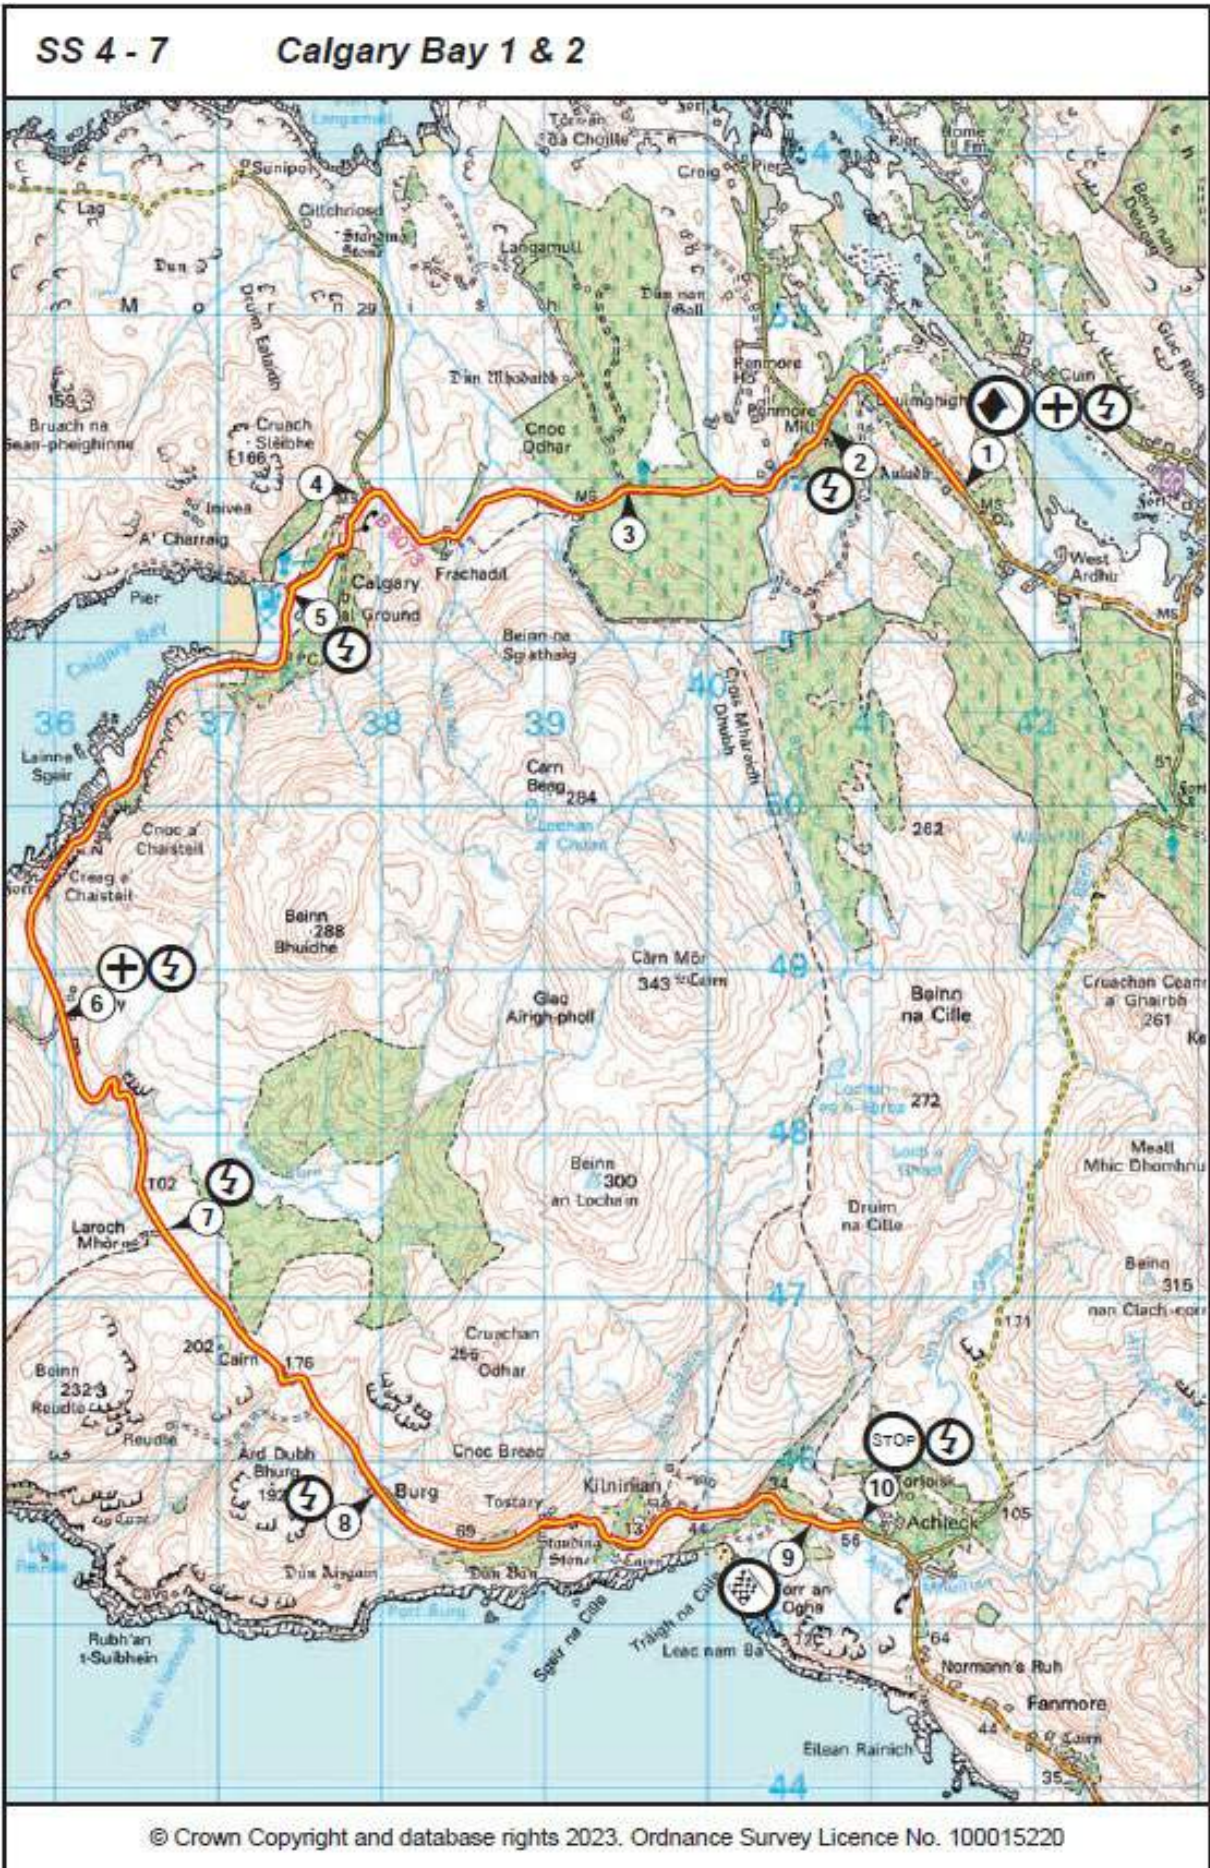

Post No.	Miles		Information	Predicted Marshals
	Total	Inter