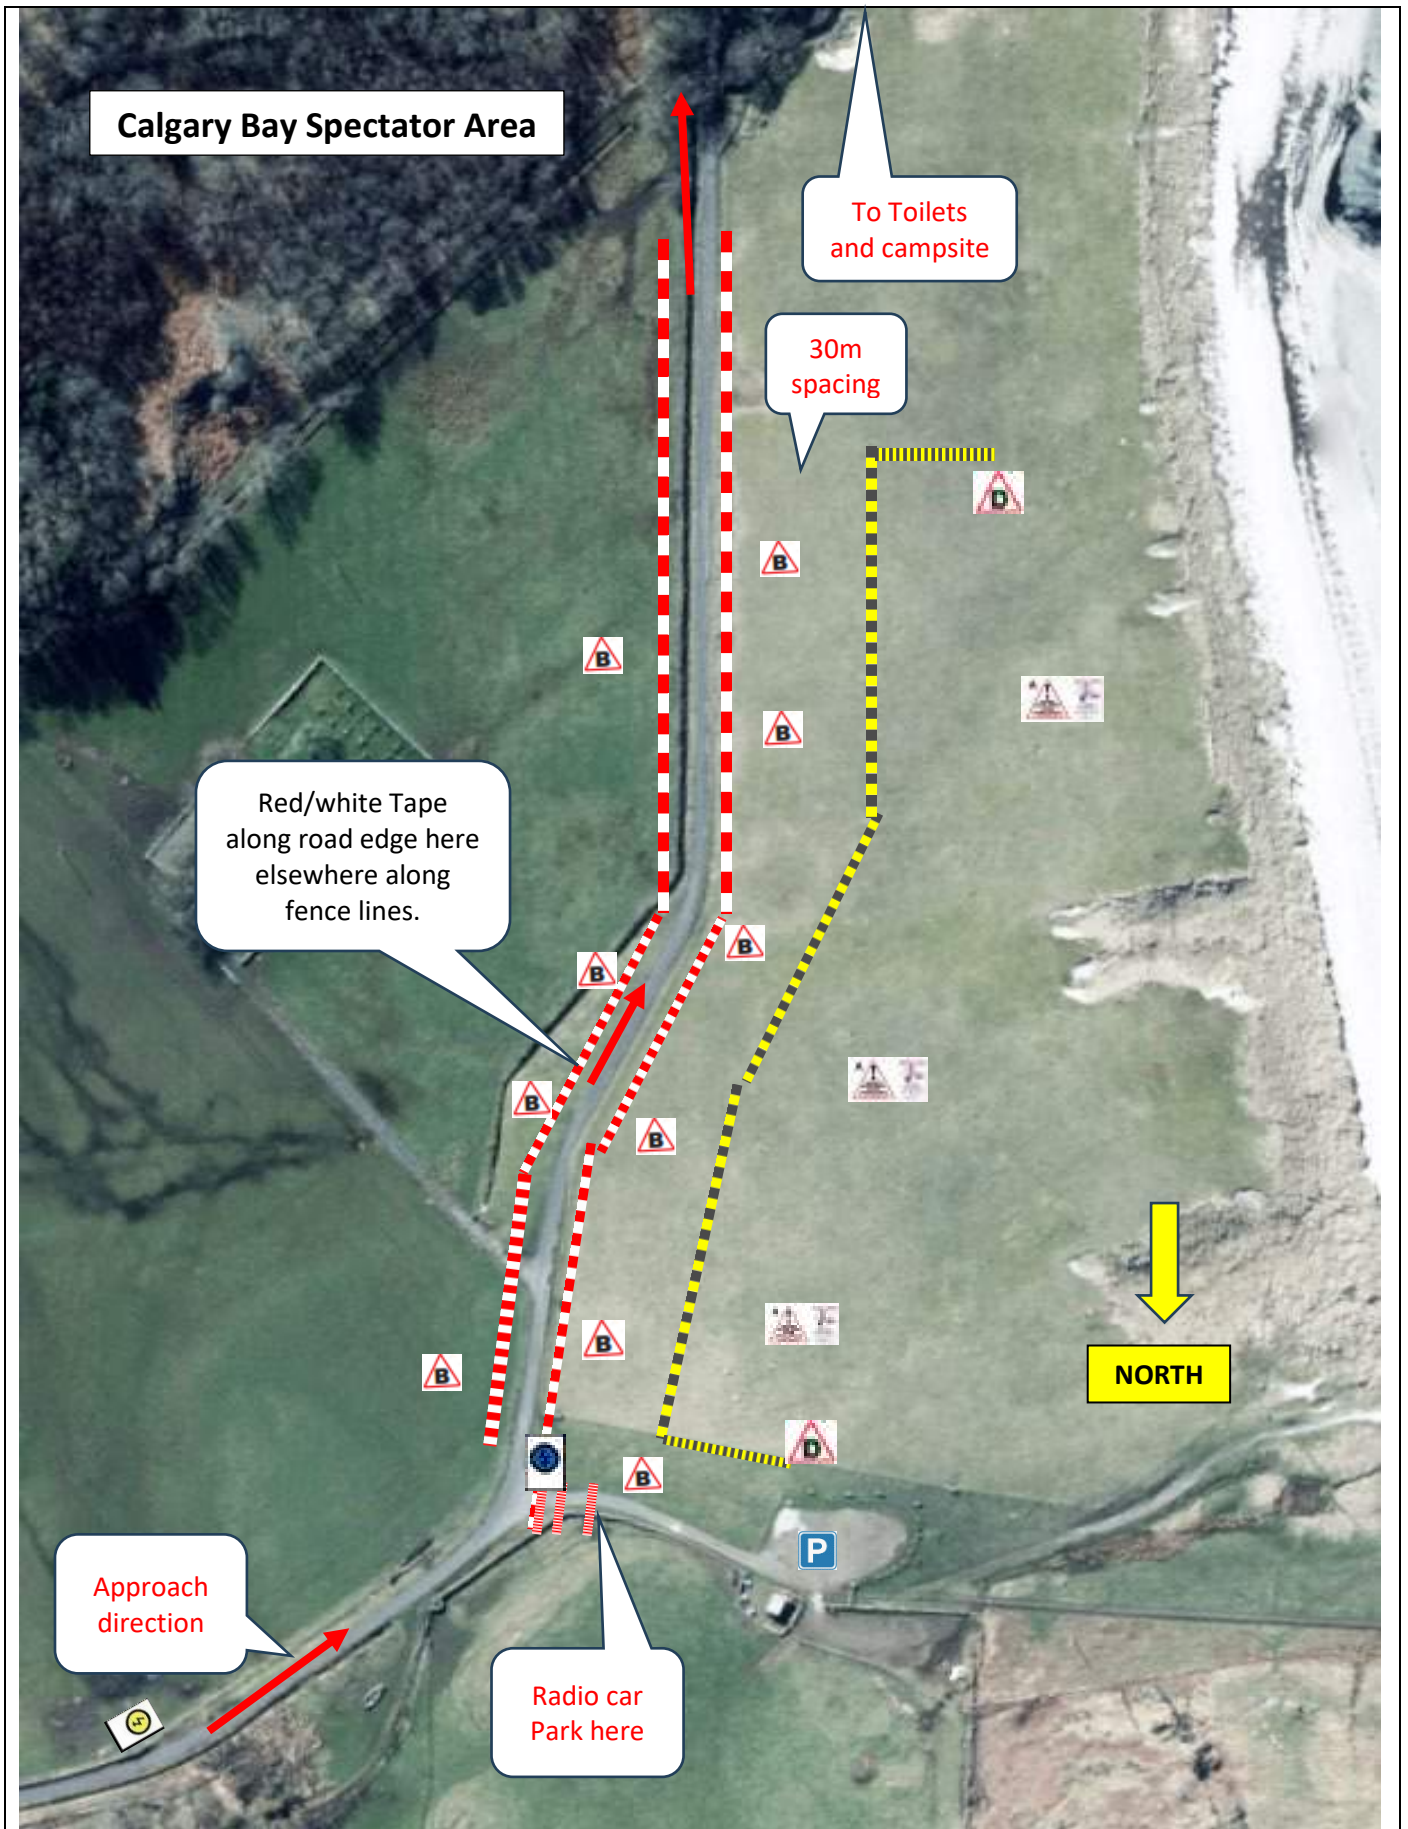

Post No.	Miles		Information	Predicted Marshals
	Total	Inter