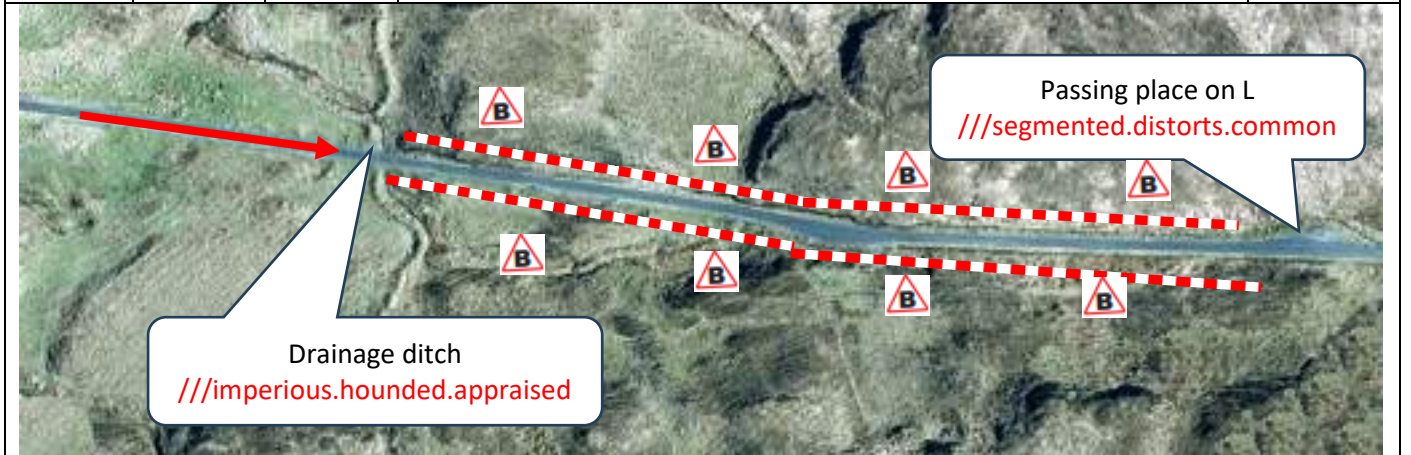

Not necessarily depicted in this setup manual:-

Gateways, paths and entrances

All access to the rally route should be clearly taped with red/white tape. Appropriate warning signs should be placed on paths and tracks approaching the route.

			Ensay Steps. Series of jumps. Tape approx 250m from approx <i>///imperious.hounded.appraised</i> to <i>///segmented.distorts.common</i> on both sides of the road. Post notice B at approx 30m intervals behind. Stakes required for L side – fence line can be used on R.	
--	--	--	--	--