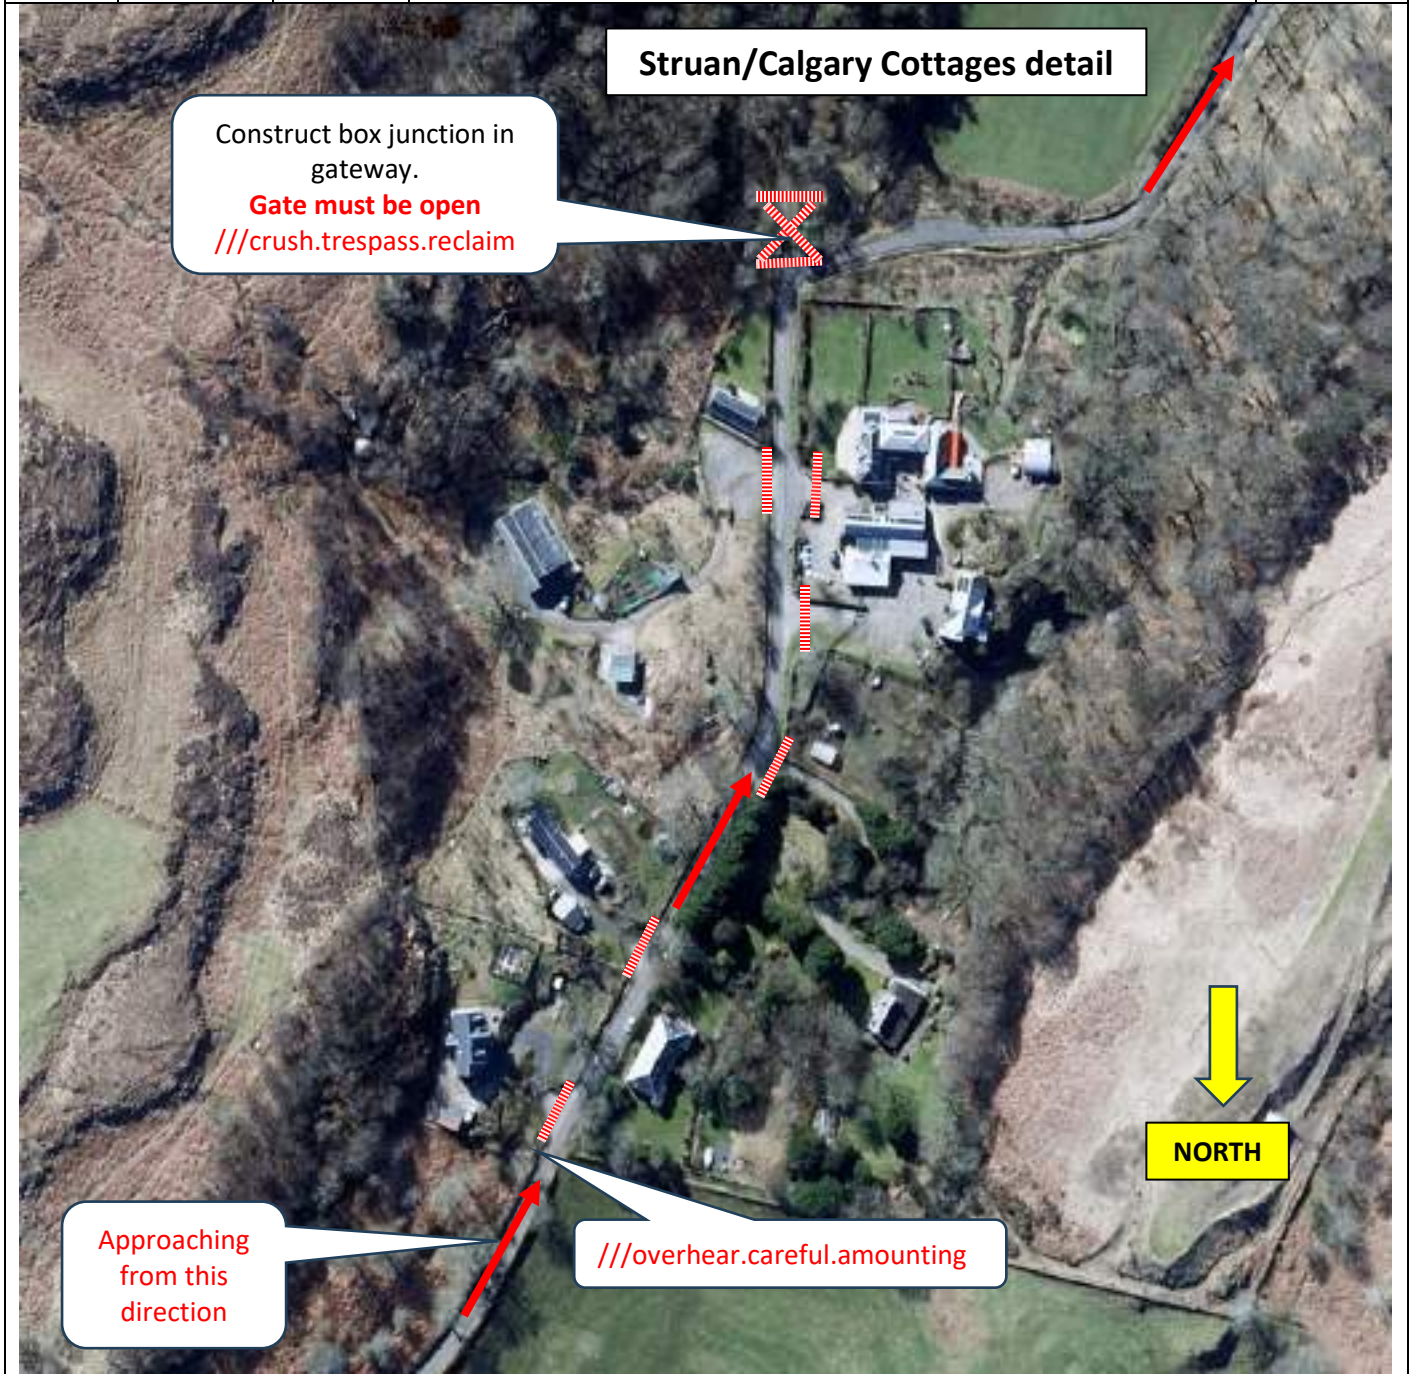

Post No.	Miles		Information	Predicted Marshals
	Total	Inter		

			Tape Multiple gateways through hamlet. Image is North down